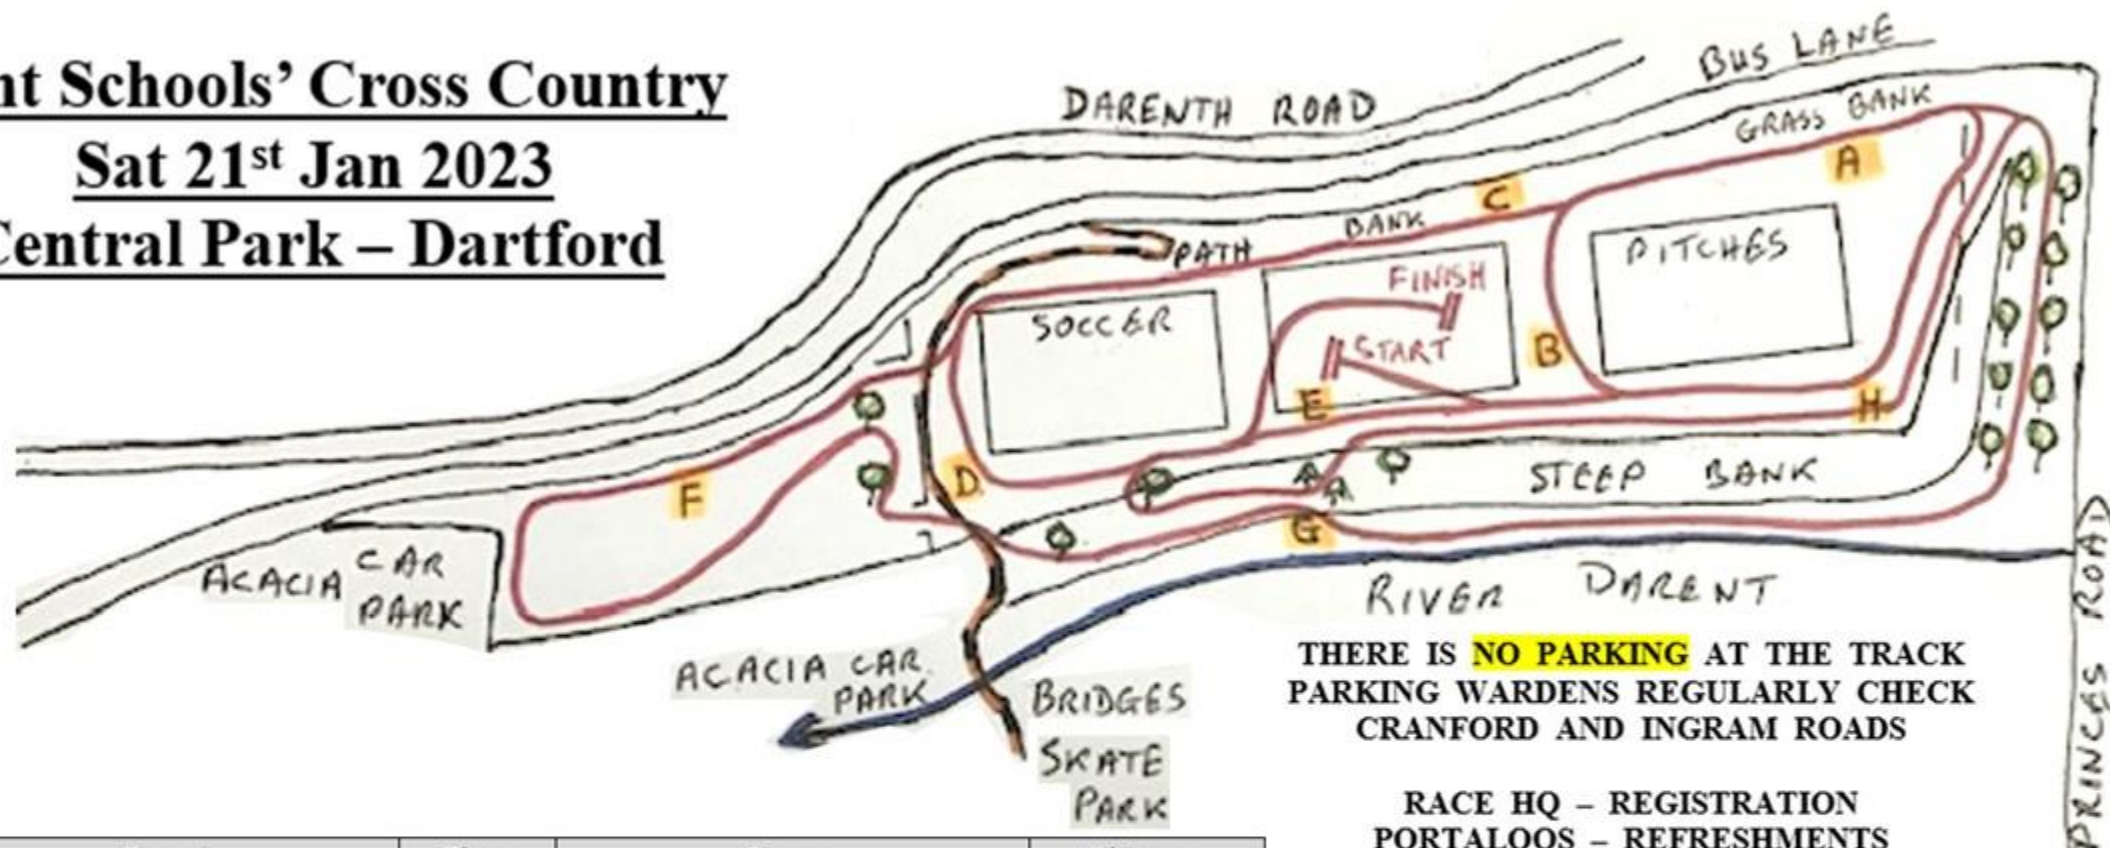

Kent Schools' Cross Country

Sat 21st Jan 2023

Central Park – Dartford

THERE IS **NO PARKING** AT THE TRACK
PARKING WARDENS REGULARLY CHECK
CRANFORD AND INGRAM ROADS

RACE HQ – REGISTRATION
PORTALOOS – REFRESHMENTS
AT THE TRACK

The course is almost totally on grass. The steep slope can be slippery, so will be best suited to spikes/studs.
A surfaced path is crossed twice on each main lap. The steep path, leading from the river through an avenue of trees up to the sports fields, has a lot of tree roots which will be sprayed to highlight them. It is used weekly by a Park Run.