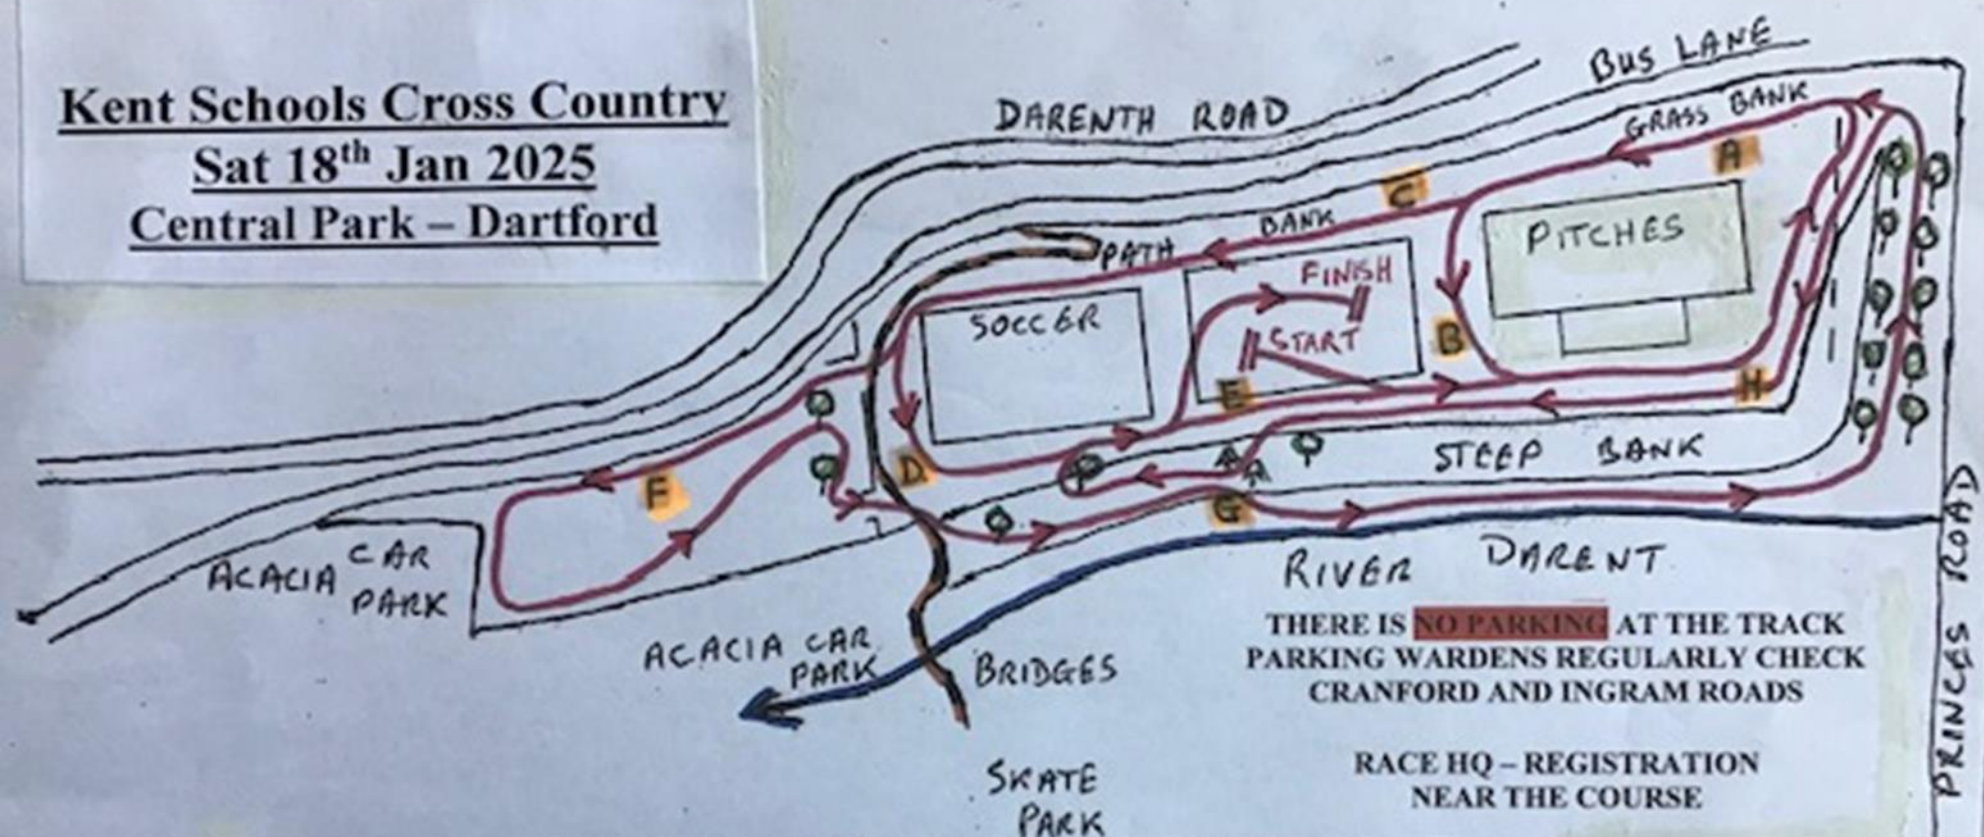

Kent Schools Cross Country
Sat 18th Jan 2025
Central Park – Dartford

Event	Time	Course	Distance
Year 7 Girls	11.30	ACDE ACFGH	2600m
Year 7 Boys	11.50	ACDE ACFGH	2600m
Inter/Sen. Girls (Yr10+)	12.10	AB ACDE ACFG ACFGH	4000m
Sen. Boys (Yr12/13)	12.35	ACDE ACFGHE x 2 ACFGH	6100m
Inter Boys (Yr10/11)	13.10	AB ACFG ACFGHE ACFGH	5050m
Jun. Girls (Yr8/9)	13.40	AB ACFG ACFGH	3300m
Jun. Boys (Yr8/9)	14.05	AB ACFG ACFGH	3300m

The course is almost totally on grass. The steep slope can be slippery, so will be best suited to spikes/studs. A surfaced path is crossed twice on each main lap. The steep path leading from river through an avenue of trees up to the sports fields, has a lot of tree roots which will be sprayed to highlight them. It is used weekly by a Park Run.

It may be necessary to alter courses should there be heavy rainfall, to avoid damage to Sports Fields/Pitches.

ATHLETICS
 TRACK