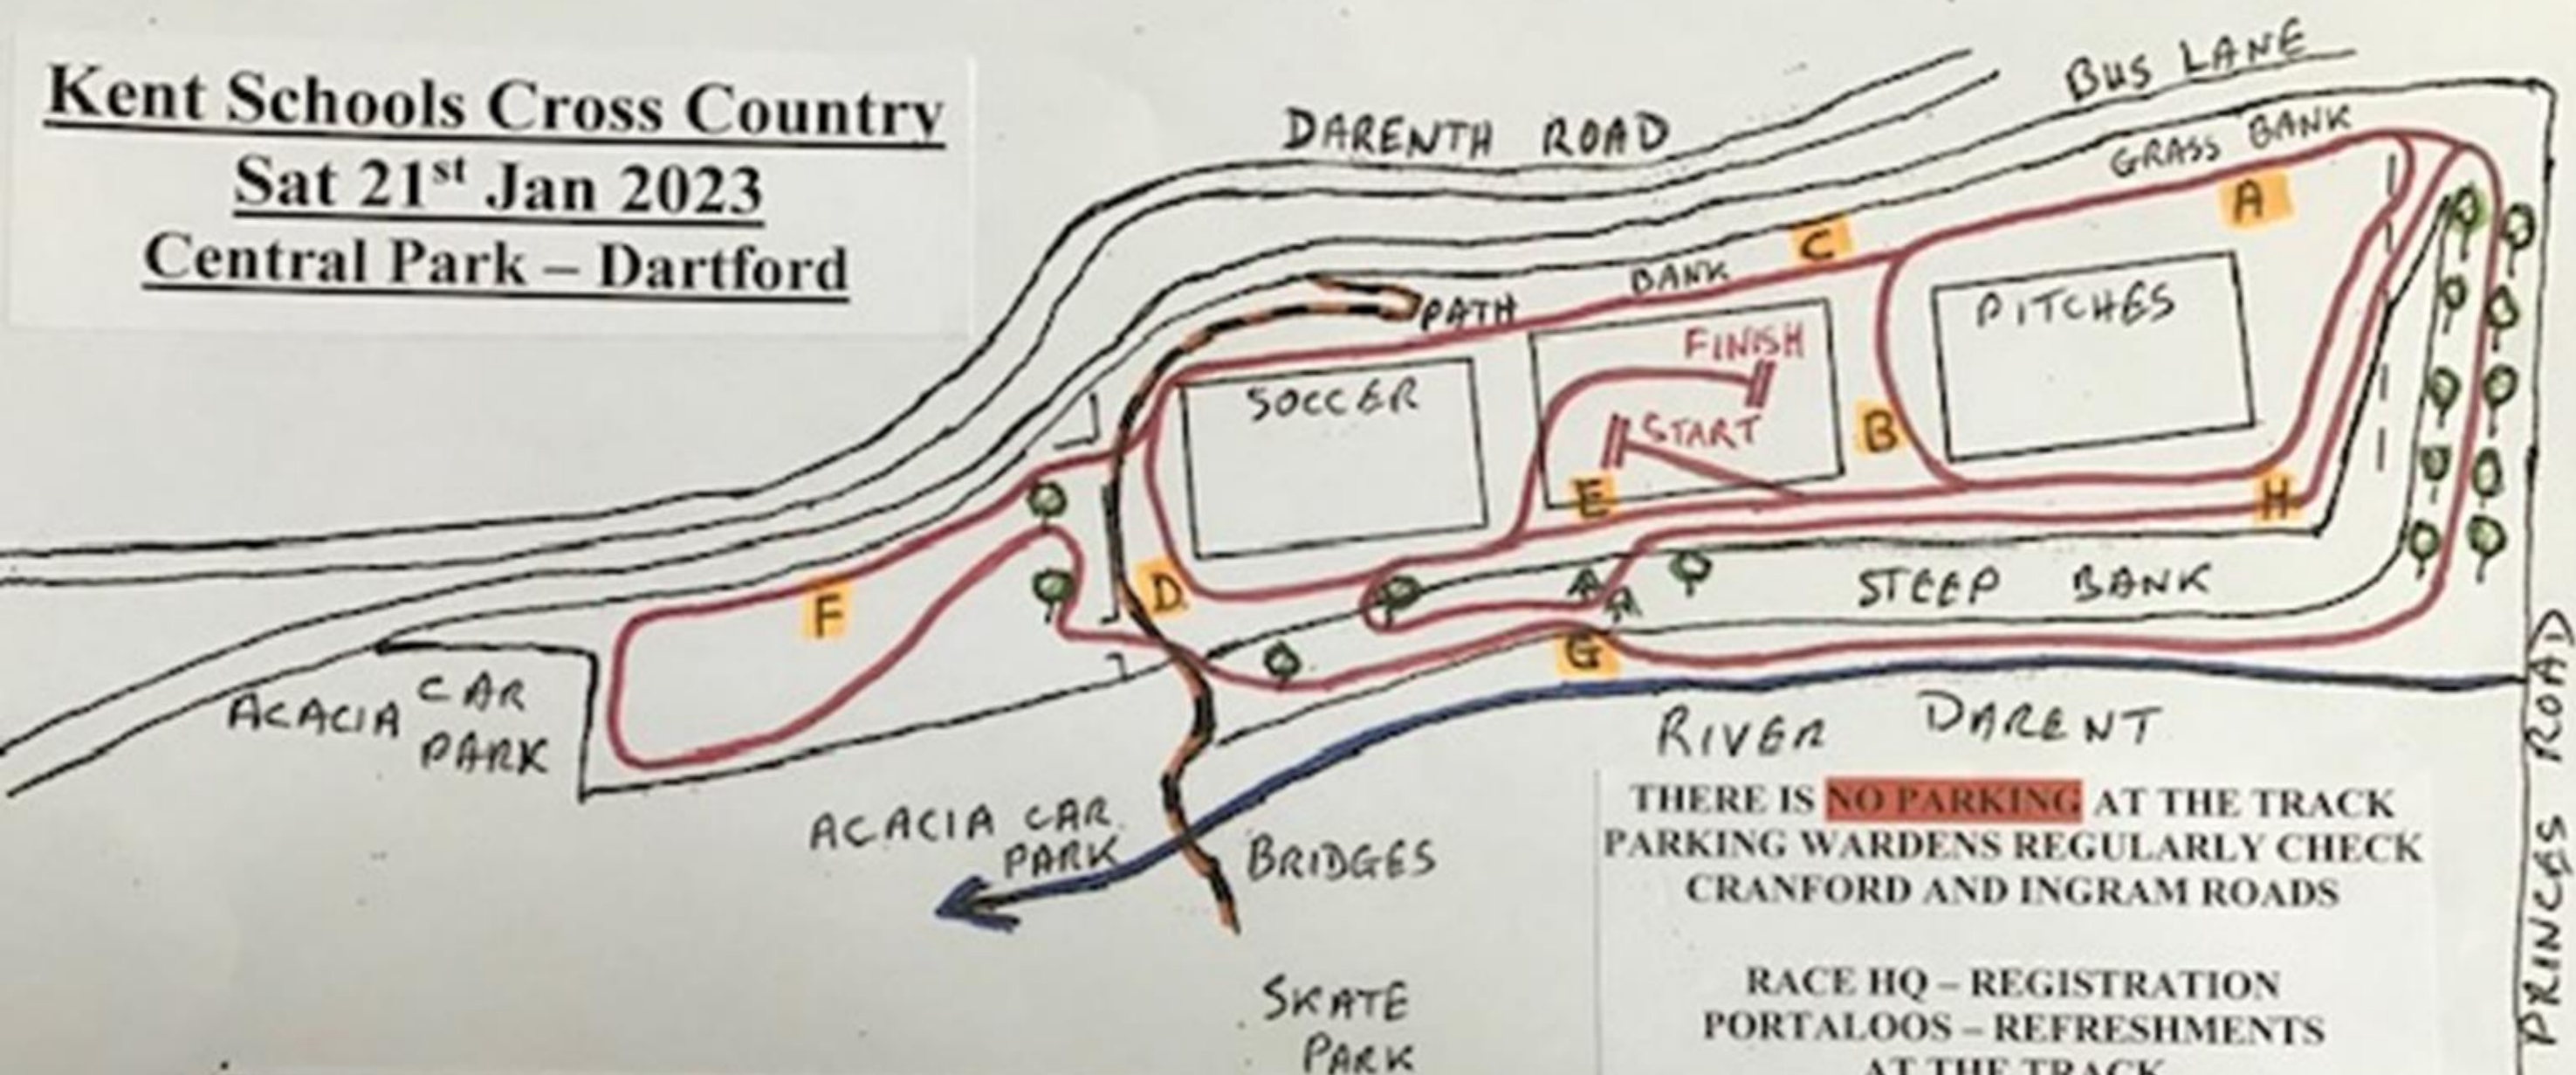

Kent Schools Cross Country

Sat 21st Jan 2023

Central Park – Dartford

Event	Time	Course	Distance
Year 7 Girls	11.30	ACDE ACFGH	2650m
Year 7 Boys	11.50	AB ACDE ACFGH	3050m
Inter/Sen. Girls (Yr10+)	12.10	AB ACDE ACFG ACFGH	4200m
Sen. Boys (Yr12/13)	12.35	ACFGHE x 3 ACFGH	7350m
Inter Boys (Yr10/11)	13.10	ACDE ACFGHE x 2 ACFGH	6250m
Jun. Girls (Yr8/9)	13.40	AB ACDE ACFGH	3050m
Jun. Boys (Yr8/9)	14.05	AB ACDE ACFG ACFGH	4200m

The course is almost totally on grass. The steep slope can be slippery, so will be best suited to spikes/studs. A surfaced path is crossed twice on each main lap. The steep path leading from river through an avenue of trees up to the sports fields, has a lot of tree roots which will be sprayed to highlight them. It is used weekly by a Park Run.

It may be necessary to alter courses should there be heavy rainfall, to avoid damage to Sports Fields/Pitches.

ATHLETICS
TRACK